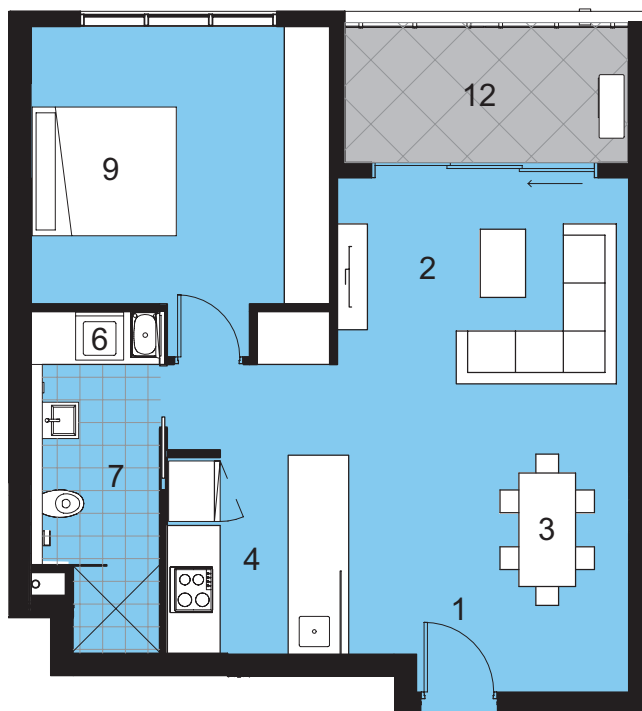

UNIT TYPE 1A: ONE BEDROOM APARTMENT

RESIDENCE: 64m² › BALCONY: 8m² › TOTAL AREA: 72m²

UNITS
 106, 109, 112, 115, 120, 123, 126, 129, 205,
 208, 210, 213, 214, 217, 219, 222, 305, 308,
 311, 314, 317, 320, 323, 326

KEY (Note: Not all features are included in all apartments)

1. Entry	5. Study	9. Bedroom 1
2. Living	6. Laundry	10. Bedroom 2
3. Dining	7. Bathroom	11. Bedroom 3
4. Kitchen	8. Ensuite	12. Balcony

Artwork, images and plans are artist's impressions only. Floorplans may be mirrored to suit apartment building.