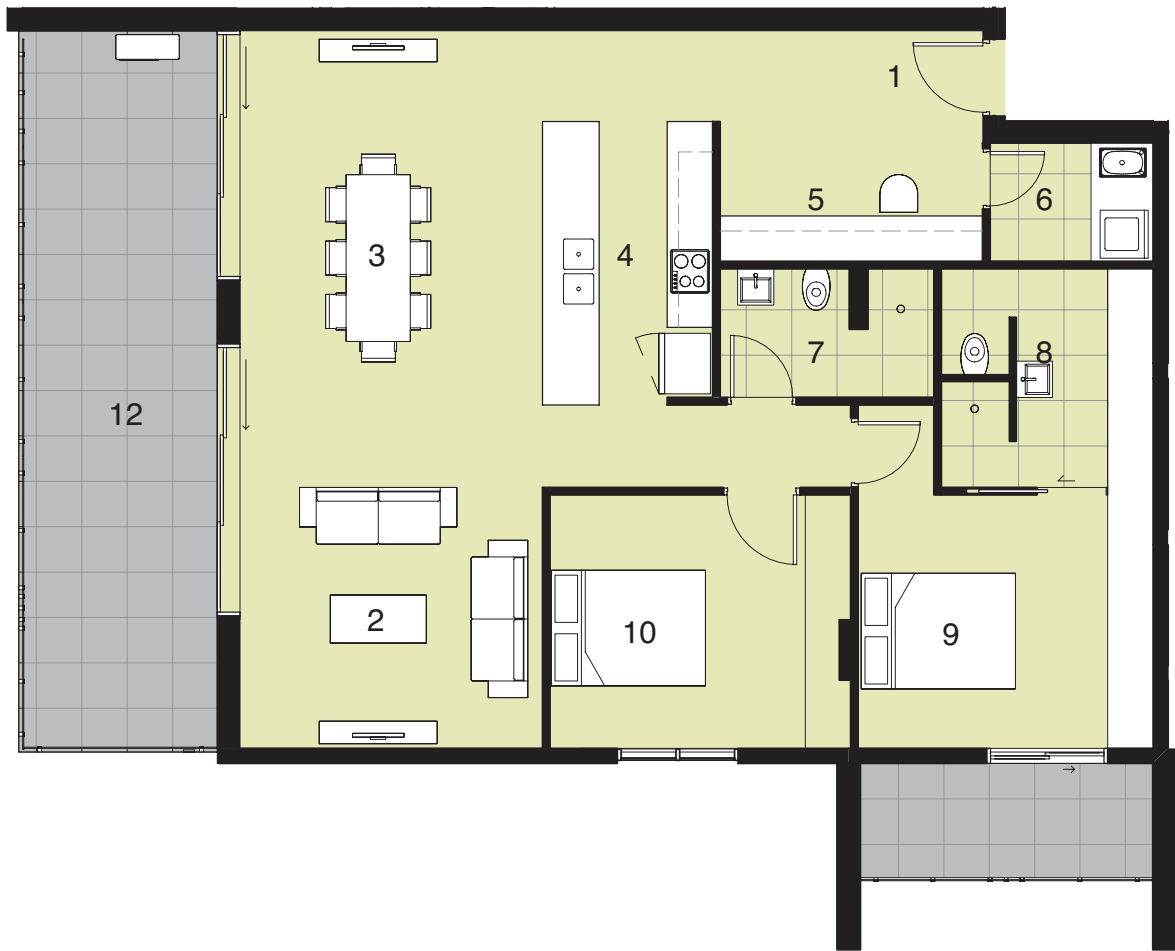

UNIT TYPE 2B: TWO BEDROOM APARTMENT

RESIDENCE: 119m² › BALCONY: 23m² › TOTAL AREA: 142m²

UNITS
201, 301

SCALE
0 1 2 3 4m

KEY (Note: Not all features are included in all apartments)		
1. Entry	5. Study	9. Bedroom 1
2. Living	6. Laundry	10. Bedroom 2
3. Dining	7. Bathroom	11. Bedroom 3
4. Kitchen	8. Ensuite	12. Balcony

Artwork, images and plans are artist's impressions only. Floorplans may be mirrored to suit apartment building.